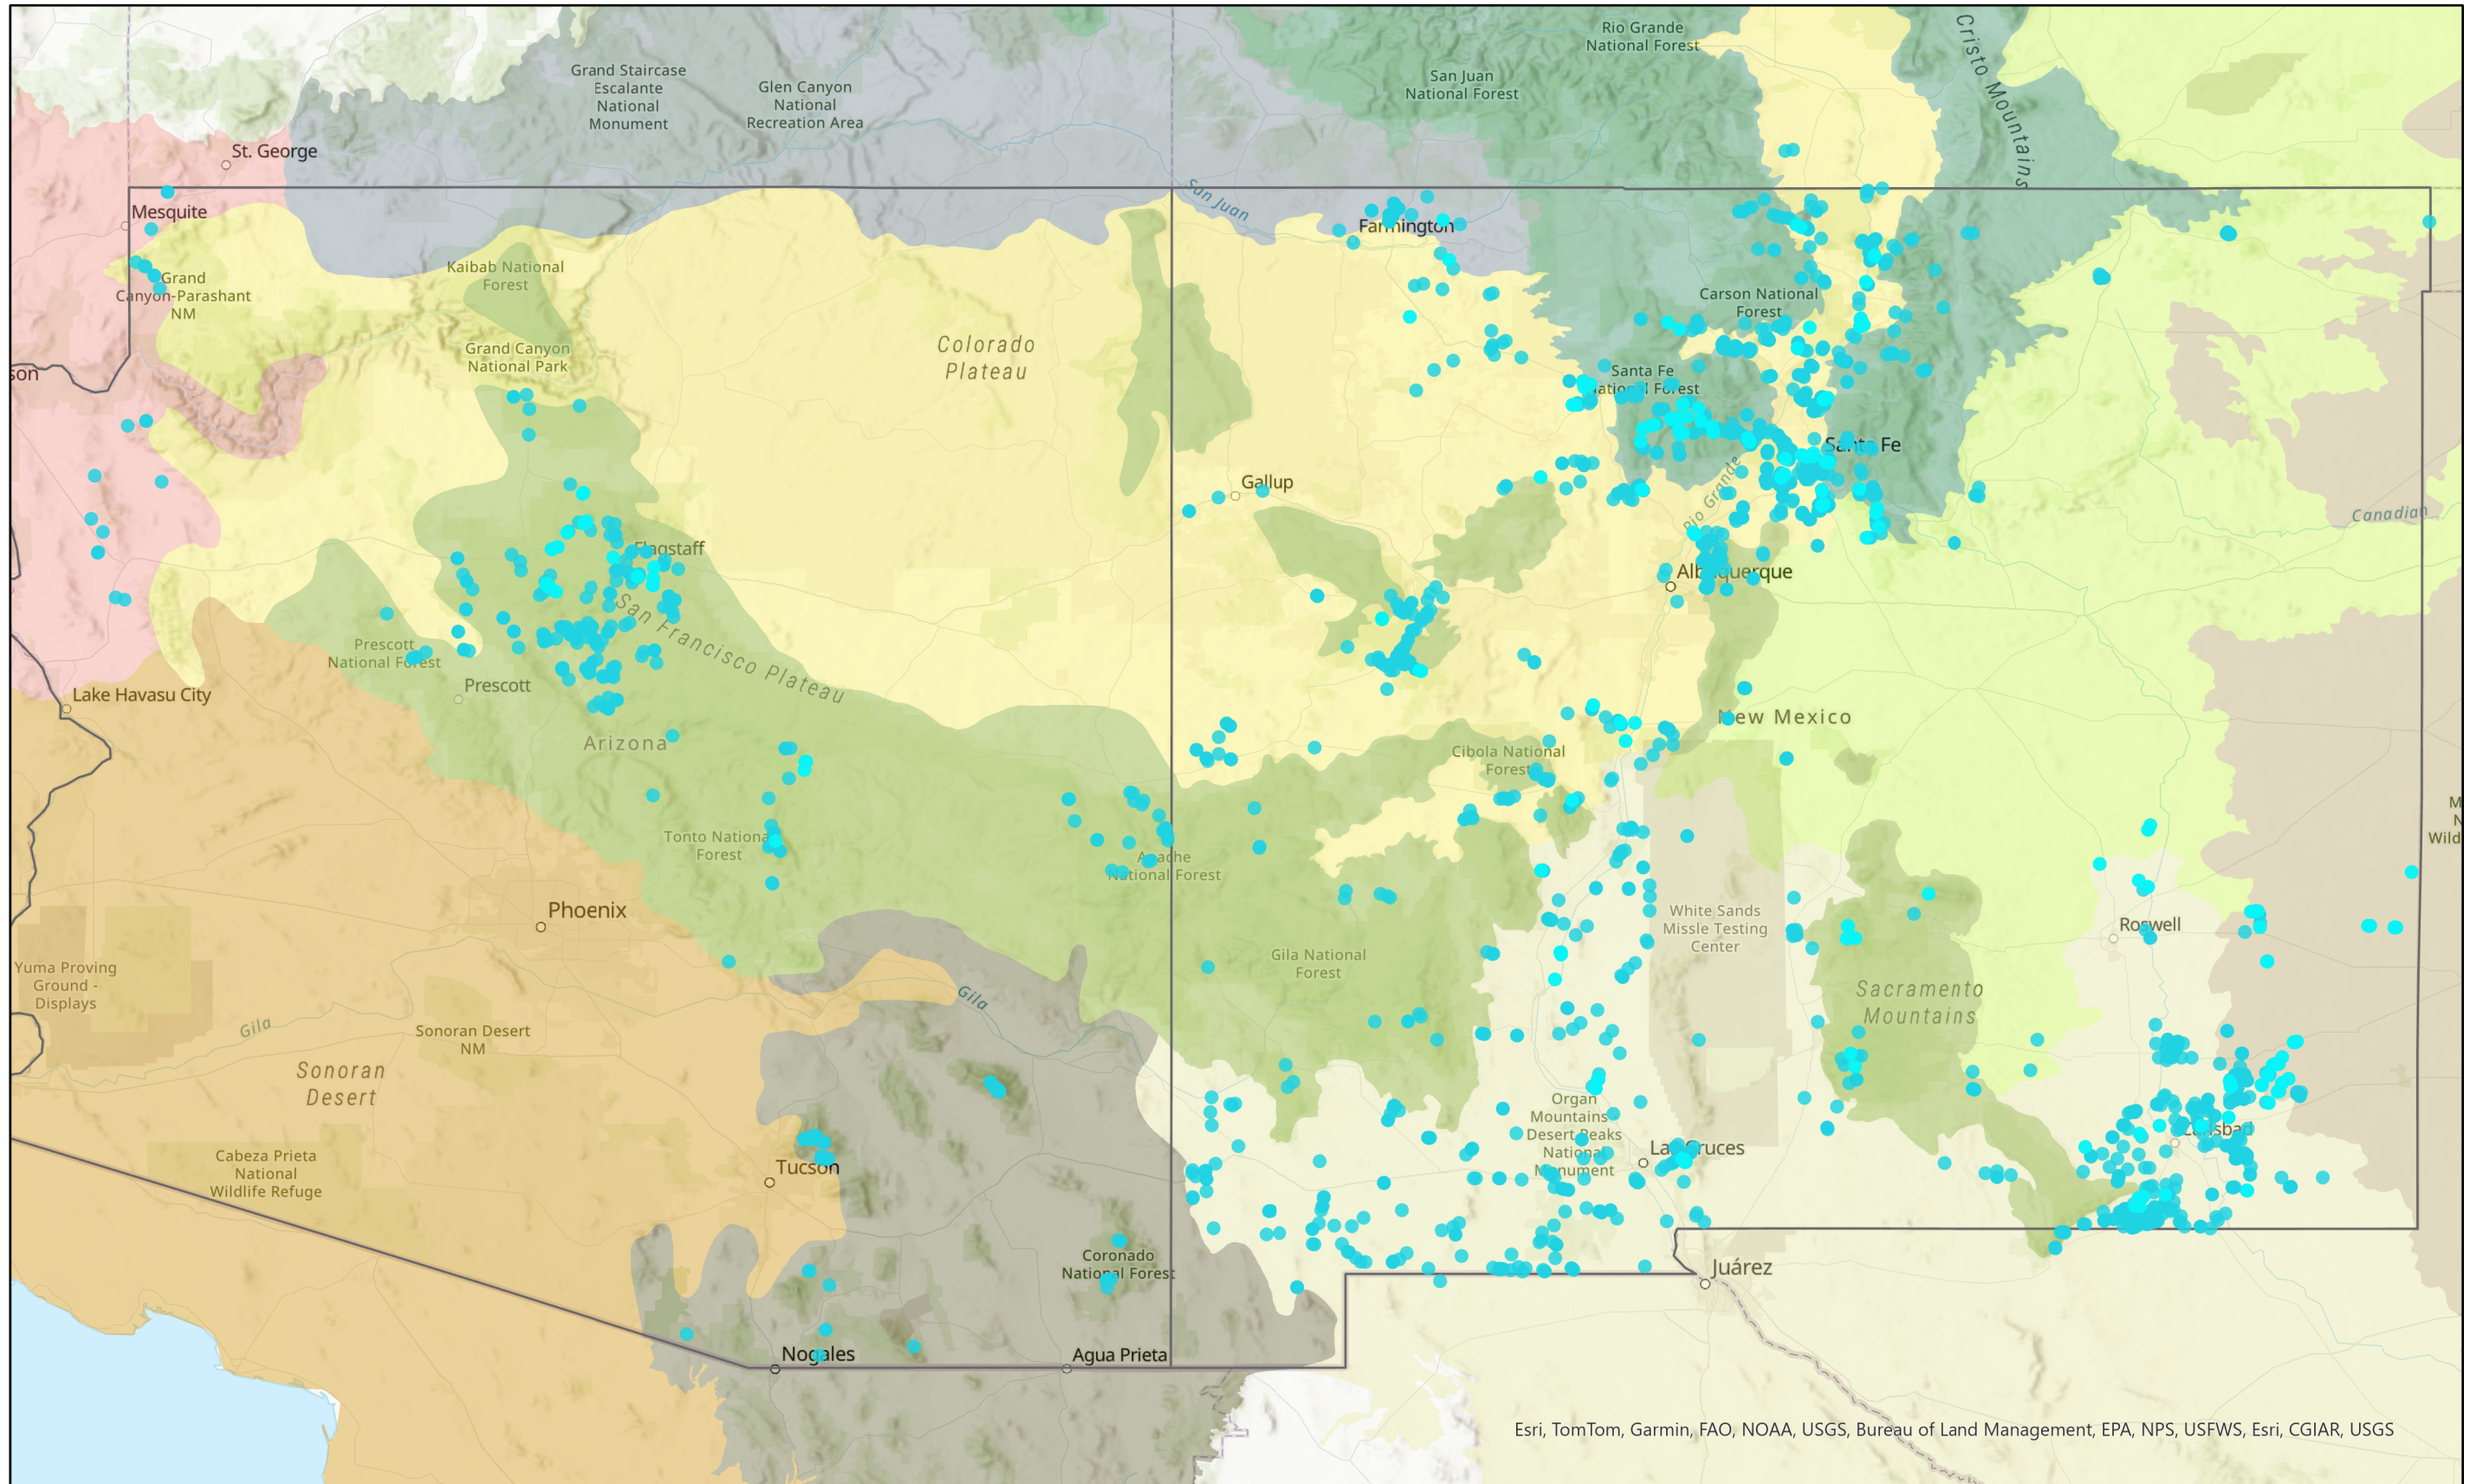

SWSP Collection Locations 2015-2023

Esri, TomTom, Garmin, FAO, NOAA, USGS, Bureau of Land Management, EPA, NPS, USFWS, Esri, CGIAR, USGS

Omernik Level III Ecoregions

- Arizona/New Mexico Mountains
- Arizona/New Mexico Plateau
- Chihuahuan Desert
- Colorado Plateaus
- High Plains
- Madrean Archipelago
- Mojave Basin and Range
- Sonoran Desert
- Southern Rockies
- Southwestern Tablelands
- All Collection Data 2015-2023